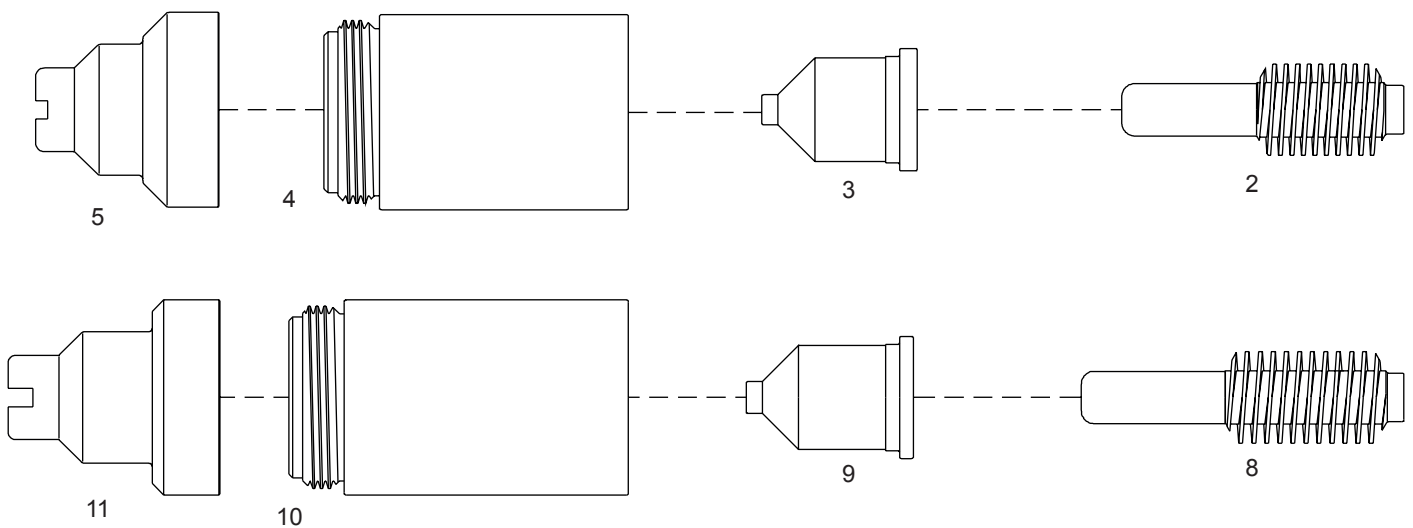

PowerMax 45

Part Number	Product Code	Product Description
1	6052000402	Powermax 45 Plasma Electrode
2	6052000403	Powermax 45 Gas Distributor
3	6052000404	Powermax 45 Plasma Nozzle 45A
4	6052000406	Powermax 45 Plasma Nozzle
5	6052000405	Powermax 45 Distance Shield

PowerMax 1000-1250

Part Number	Product Code	Product Description
2	6052000397	Powermax 1000 Electrode 80A
3	6052000398	Powermax 1000 Nozzle 40/60A
4	6052000401	Powermax 1000 Nozzle 40/80A
5	6052000396	Powermax 1000 Distance Shield
8	6052000394	Powermax 1000 Electrode 100A
9	6052000399	Powermax 1000 Nozzle 100A
10	6052000400	Powermax 1000 Nozzle 100A
11	6052000395	Powermax 1000 Distance Shield