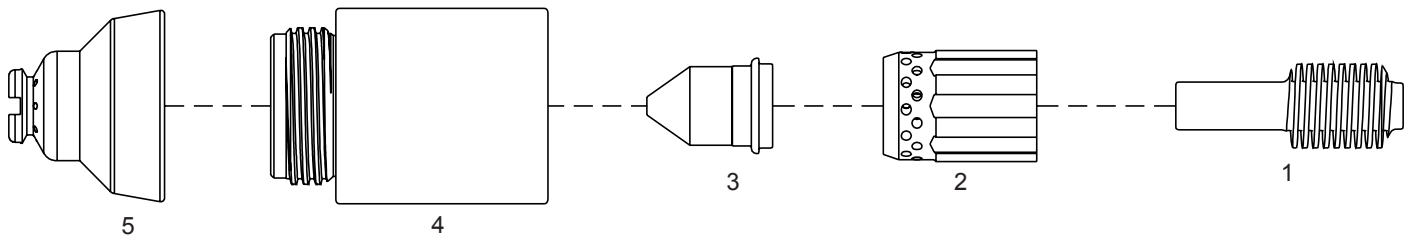

PowerMax 45

Part Number	Product Code	Product Description
1	6052000402	Powermax 45 Plasma Electrode
2	6052000403	Powermax 45 Gas Distributor
3	6052000404	Powermax 45 Plasma Nozzle 45A
4	6052000406	Powermax 45 Plasma Nozzle
5	6052000405	Powermax 45 Distance Shield

PowerMax 1000-1250

Part Number	Product Code	Product Description
2	6052000397	Powermax 1000 Electrode 80A
3	6052000398	Powermax 1000 Nozzle 40/60A
4	6052000401	Powermax 1000 Nozzle 40/80A
5	6052000396	Powermax 1000 Distance Shield
8	6052000394	Powermax 1000 Electrode 100A
9	6052000399	Powermax 1000 Nozzle 100A
10	6052000400	Powermax 1000 Nozzle 100A
11	6052000395	Powermax 1000 Distance Shield